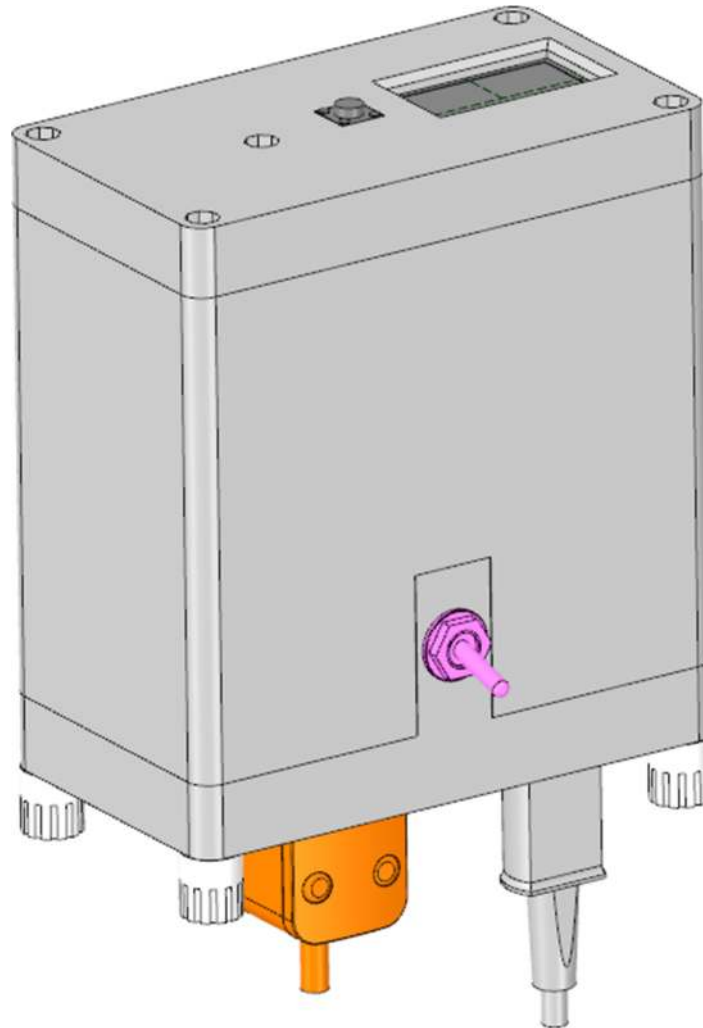

# Wii WEMOS D1 Mk1 Transceiver

## 3-D Parts

These 3-D exploded views of the wireless remote control assembly will help you to identify all of the parts.